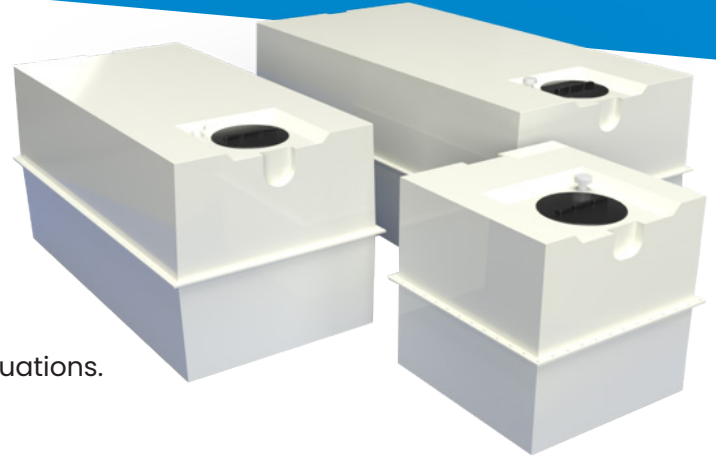

THE COST EFFECTIVE STORAGE SOLUTION

TRICEL
GENERATIONS OF INNOVATION

TWO PIECE TANKS.

Benefits of a Two Piece Tank:

- Ideal for restricted access.
- Easily & quickly assembled.
- Can be left in place or alternatively can be dismantled & re-used for another application.
- Virtually zero maintenance.
- Full range of connections & ancillary items.
- Efficiency of assembly is beneficial in emergency situations.
- Cost effective storage solutions.
- Fast delivery.

Two Piece Tank Specifications:

- All materials used approved by wras (water regulations advisory scheme)
- Manufactured in accordance with bs en 13280 (potable & non-potable water regulations)
- Full iso 9001:2015 quality management system certification
- Standard tank colour is cream ral 9001; we can supply in any bs or ral colour to suit your requirements
- Insulated and uninsulated tanks available
- Insulation is encapsulated, hcfc & cfc free
- Comply with all relevant british standards & water regulations
- All supplied within the scope of our bs en iso 9902:1994 quality assurance registration

Two Piece GRP Water Tank Sizing:

- Standard capacities available from 272 litres to in excess of 5690 litres.
- Full size listing on reverse. If you cannot find your preferred size, contact our technical sales team about our bespoke options today!